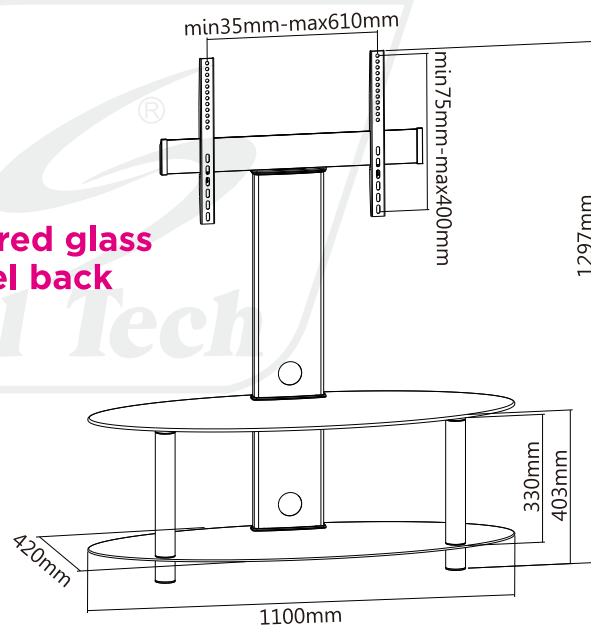

SH 324FS Tv Stand

**Silk screen tempered glass
Black painted steel back
column and legs**

Screen Size
32"-60"

VESA Compatible
200x200, 300x200,
300x300, 400x200,
400x300, 400x400,
600x400

Weight Capacity
40kg/88lbs

Swivel Range
+15° - -15°

Cable Management

Easy Installation

Cable Management

Adjustable TV Mount