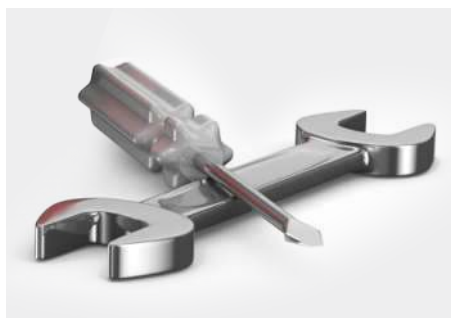

SH 324FS Tv Stand

**Silk screen tempered glass
Black painted steel back
column and legs**

Screen Size
32"-60"

VESA Compatible
200x200, 300x200,
300x300, 400x200,
400x300, 400x400,
600x400

Weight Capacity
40kg/88lbs

Swivel Range
+15° - -15°

Cable Management

Easy Installation

Cable Management

Adjustable TV Mount