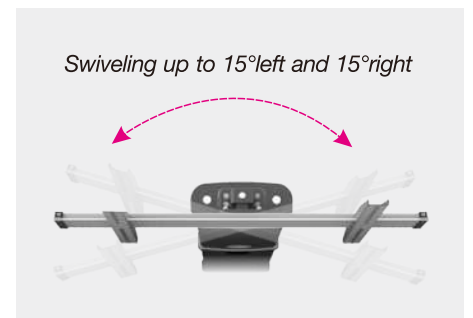

SH 324FS Tv Stand

**Silk screen tempered glass
Black painted steel back
column and legs**

Screen Size
32"-60"

VESA Compatible
200x200, 300x200,
300x300, 400x200,
400x300, 400x400,
600x400

Weight Capacity
40kg/88lbs

Swivel Range
+15° - -15°

Cable Management

Easy Installation

Cable Management

Adjustable TV Mount